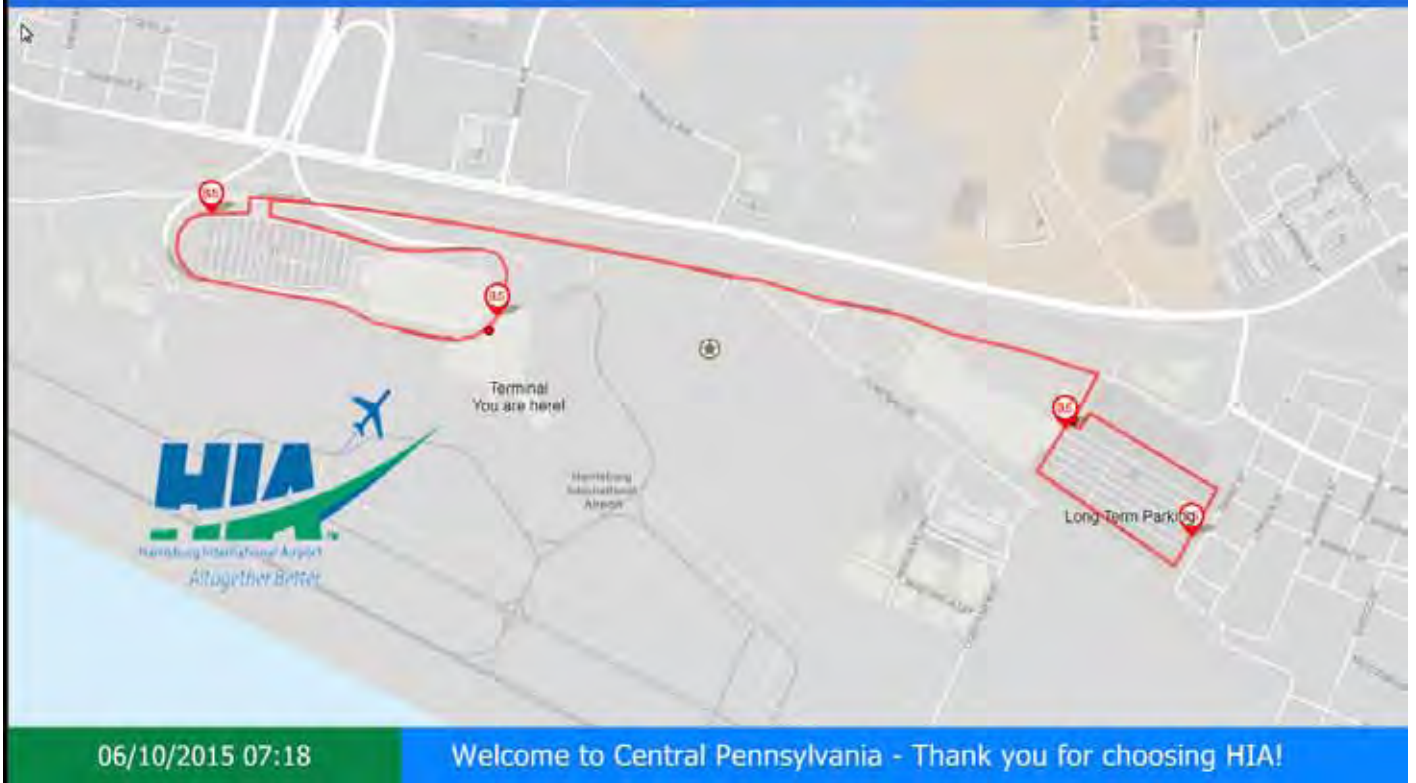

Harrisburg International Airport use **Repeat Signage** to display information and track shuttle buses for travellers

“Here at Harrisburg International Airport we are using the Repeat Signage software to display a service that tracks our shuttle busses. The company DoubleMap provides a live feed Via a web site portal. Unfortunately the map and information was very plain. Then we found Repeat Software Ltd. Their Repeat Signage software allows us to display the site inside of a presentation.” Justin McNaughton, Information Technology Specialist, Harrisburg International Airport, Central Pennsylvania, USA. www.flyhia.com

HIA Long Term Parking Shuttle Tracker

“Using the tools, we were able to place a banner across the top showing our passengers what this map is. We were able to add useful information like the time and date. As well as a personal scrolling message. But most importantly we were able to add text overlays to the map showing people where they are and where our long term parking is. The Repeat Signage software was easy to use and operate. We were able to create a presentation in minutes that looked very high quality and professional.”

Tech stuff: We are running the presentation on an HP 4000pro slim. Exporting the image out an HDMI port at a resolution of 1440x900. We then use NTI HDMI - RJ45 converters to push the image to an outdoor monitor over 500 feet away and 1 floor away. The monitor is located at our curb shuttle bus loading and unloading zone.