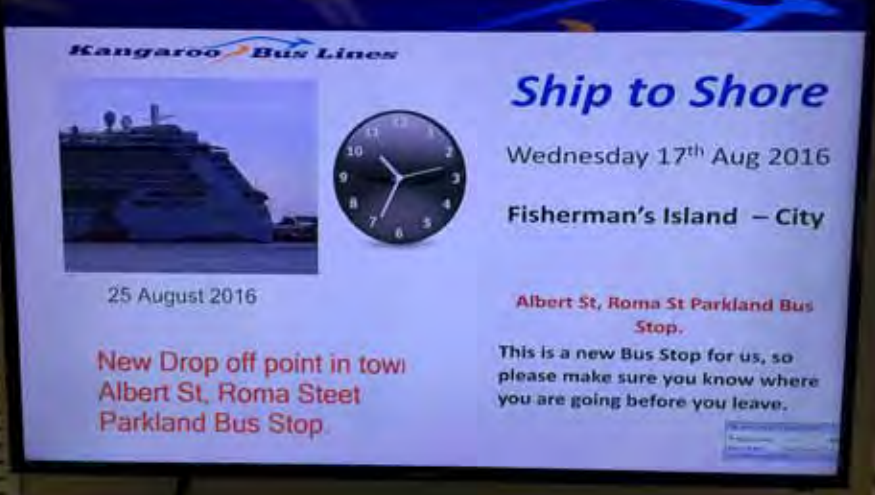

Kangaroo Bus Lines is strongly immersed in the tourism and education sectors. They offer day and holiday tours, school charter, corporate and business travel, inbound tours, national capital excursions and outback adventure touring and other tours. They love what they do and pour passion into delivering dependable, professional and memorable experiences for each of their valued customers.

Repeat Signage digital signage software allows you to place pictures, text, videos, documents, spreadsheets, date, real-time analog or digital clocks, RSS feeds and other media, wherever you want to place it on screen to build up your presentation.

You can schedule presentations to play at different times of the day or week and update your content locally or remotely over the Internet.

[Download a Repeat Signage trial edition](http://www.repeatsoftware.com) www.repeatsoftware.com

Repeat Signage V4 Standard Edition

Standard remote and network updatable system for schools, retail outlets and businesses