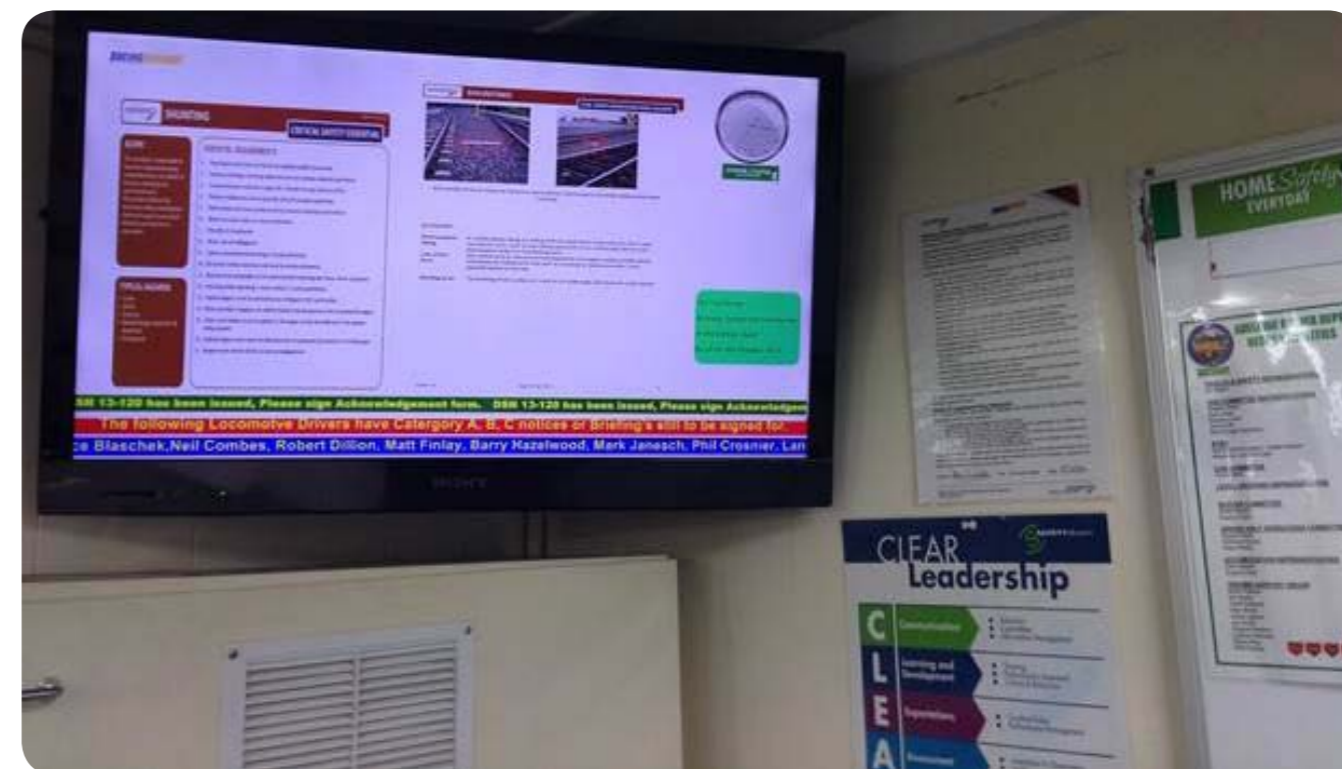

pacifernational Australia drives good results with **Repeat Signage**

pacifernational

www.pacificnational.com.au

Pacific National is the largest rail forwarding company in Australia.

The Bulk Services Division is responsible for all bulk products within the business. Pacific National transports coal, grain and industrial products in NSW and Victoria. It delivers approximately 95 million tonnes of coal per annum by rail to both domestic and export markets.

The Intermodal Division transports containerised freight on the interstate network and the narrow gauge networks in Queensland. It provides rail freight and terminal services to freight forwarders, steel manufacturers and provides haulage services for passenger trains, the Ghan and the Indian Pacific.

"Around Australia in the Locomotive Drivers Depots, to keep the staff up to date with Business, Safety has been a challenge. The Adelaide Drivers Depot has been using Repeat Signage, with very good results. Having the ability to have changing scenarios, updating remotely, has been excellent. Before it was just PowerPoint rolling through the screen, now I can mix and match scrolling text with the RSS feeds etc." Len Smith, Pacific National.

Repeat Signage is professional, easy to use digital signage software for Windows.

Repeat Signage Standard and Professional editions allow you to schedule your presentations for viewing at different times of the day and week. You can update remotely over the Internet, ideal for when you have display screens in retail stores, offices or depots across a region or worldwide. Touch screen capable, Repeat Signage has online training and online help menu.

You can download Repeat Signage trial version: www.repeatsoftware.com